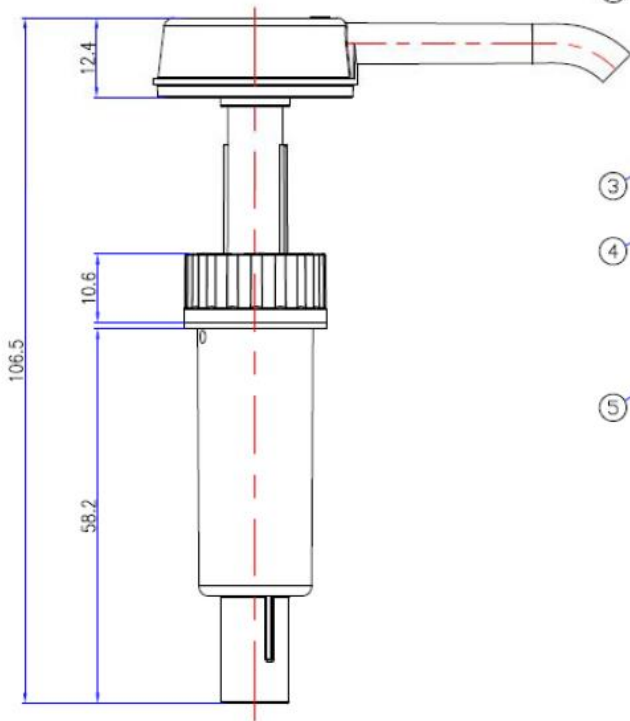

'MINI' CON-MV-W 2 – 5 ML

Smart food. happy people

No.	Description	Material
1.	Dispenser head	HPDE GD4755
2.	Piston	POM/PP
3.	Collar	PP
4.	Housing	HPDE GD4755
5.	Spring	STAINLESS STEEL
	Ball valves	STAINLESS STEEL