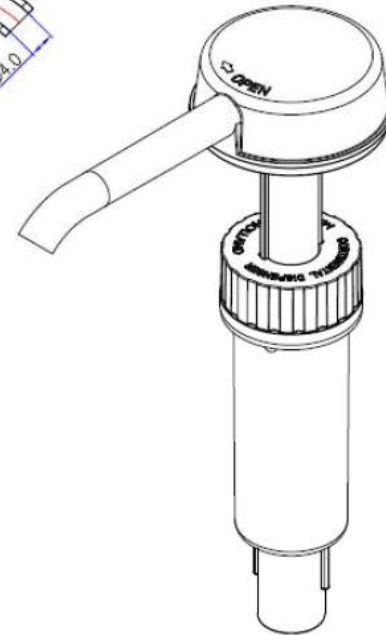

'MINI' CON-MV-W 2 – 5 ML

Smart food. happy people

No.	Description	Material
1.	Dispenser head	HPDE GD4755
2.	Piston	POM/PP
3.	Collar	PP
4.	Housing	HPDE GD4755
5.	Spring	STAINLESS STEEL
	Ball valves	STAINLESS STEEL