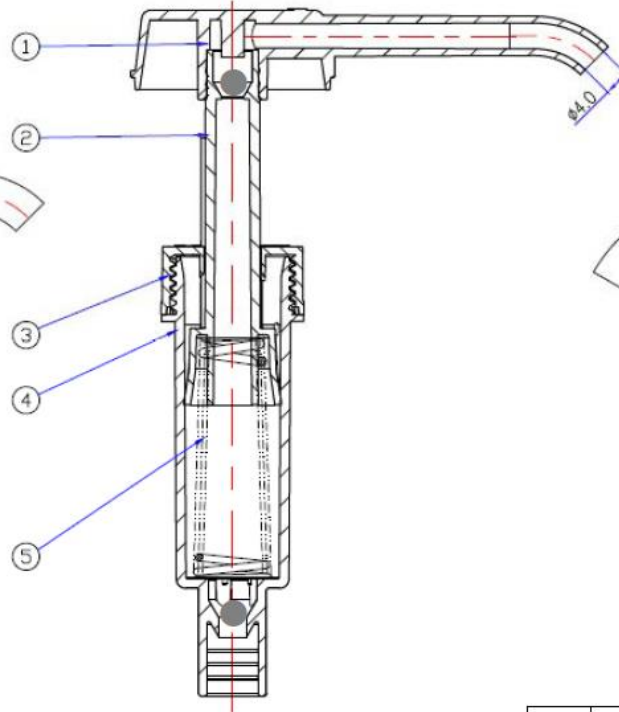

'MINI' CON-MV-W 2 – 5 ML

Smart food. happy people

No.	Description	Material
1.	Dispenser head	HPDE GD4755
2.	Piston	POM/PP
3.	Collar	PP
4.	Housing	HPDE GD4755
5.	Spring	STAINLESS STEEL
	Ball valves	STAINLESS STEEL