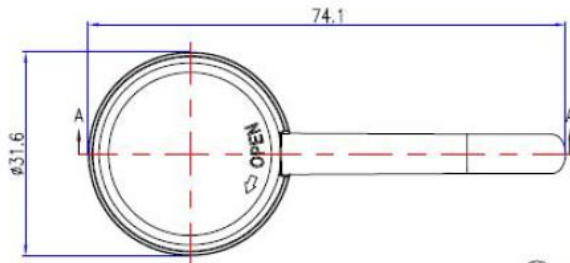

'MINI' CON-MV-W 2 – 5 ML

Smart food. happy people

No.	Description	Material
1.	Dispenser head	HPDE GD4755
2.	Piston	POM/PP
3.	Collar	PP
4.	Housing	HPDE GD4755
5.	Spring	STAINLESS STEEL
	Ball valves	STAINLESS STEEL